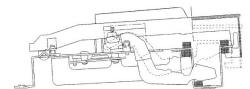

Other Photos:

Incredible Features,
Elegant Design

Advanced Grand Touch PRO™ Progressive Action

Designed & Produced by:

Address: Go

Go online for More Info, FAQ, User Manuals, Comparisons and more!