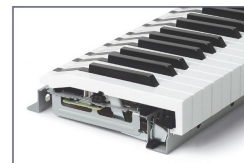

Other Photos:

Incredible Features,
Elegant Design

Advanced Grand Touch PRO™ Progressive Action

Designed & Produced by:

Address: Go

Go online for More Info, FAQ, User Manuals, Comparisons and more!